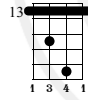

# Richard Bona - Dina Lam (intro)

Transcription by Szucs Gergely 'Rajoe'

[www.digthatbass.com](http://www.digthatbass.com)

Fmadd9

Standard tuning

♩ = 134

el.bs.

**Fmadd9**

Standard tuning  
♩ = 130

The image shows a musical transcription for bass guitar. It consists of two parts: a standard musical staff and a fretboard diagram. The staff is in 4/4 time with a key signature of one sharp (F#). The tempo is marked as 130 beats per minute. The notation includes various techniques such as triplets, slurs, and accents. Above the staff, there are markings for 'RT' (Right Tap) and 'sl.' (slur). The fretboard diagram shows the string layout (T, A, B) and specific fret numbers for each note, including triplets and slurs. The diagram also includes 'X' marks indicating muted notes.