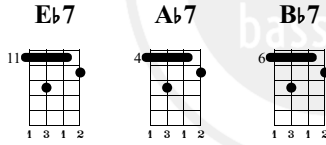

Jimmy Garrison - Bessie's Blues

Transcription by Szucs Gergely 'Rajoe'

www.digthatbass.com

Walking Bass Transcription

Standard tuning

♩ = 190

Eb7

Ab7